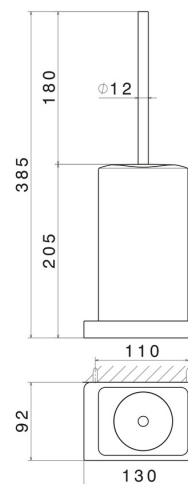

# SQUARE ACCESSORIES

**62916.58.061**

Wall-mounted toilet brush holder with brush. Black ceramic -  
finish PVD Copper Bronze

PVD Copper Bronze

## TECHNICAL DRAWING

---