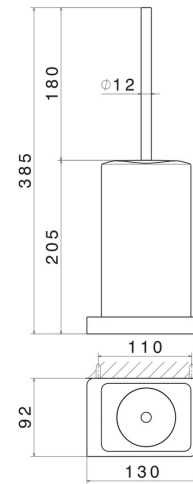

SQUARE ACCESSORIES

62916.58.063

Wall-mounted toilet brush holder with brush. Black ceramic -
finish PVD Gun Metal

PVD Gun Metal

FEATURES

Material

Ceramic

Installation

Wall mounted

TECHNICAL DRAWING

SQUARE ACCESSORIES

62916.58.063

Wall-mounted toilet brush holder with brush. Black ceramic - finish PVD Gun Metal

AVAILABLE FINISHES

58.063

PVD Gun Metal