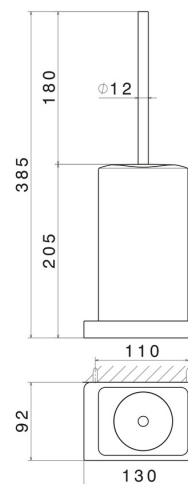

# SQUARE ACCESSORIES

**62916.59.064**

Wall-mounted toilet brush holder with brush. Black ceramic -  
finish PVD Brushed Gun Metal

PVD Brushed Gun Metal

## TECHNICAL DRAWING

---