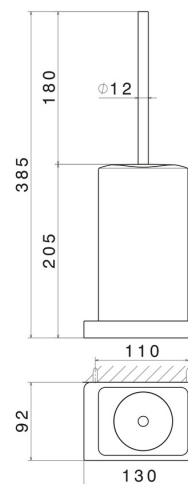

# SQUARE ACCESSORIES

**62916.59.067**

Wall-mounted toilet brush holder with brush. Black ceramic -  
finish PVD Brushed Copper Bronze

PVD Brushed Copper Bronze

## TECHNICAL DRAWING

---