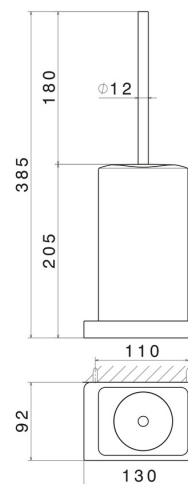

# SQUARE ACCESSORIES

**62916.59.097**

Wall-mounted toilet brush holder with brush. Black ceramic -  
finish PVD Brushed Gold

PVD Brushed Gold

## TECHNICAL DRAWING

---