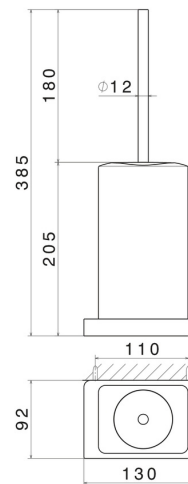

TECHNICAL DRAWING