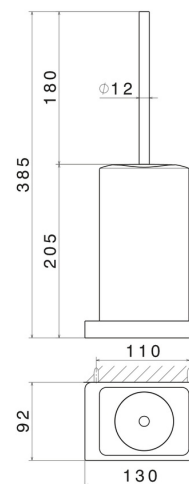

SQUARE ACCESSORIES

62916.M0.071

Wall-mounted toilet brush holder with brush. Black ceramic -
finish Gold Satin

FEATURES

Material	Ceramic
Installation	Wall mounted

TECHNICAL DRAWING

SQUARE ACCESSORIES

62916.M0.071