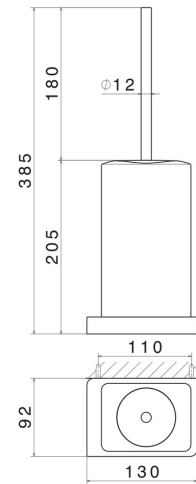

SQUARE ACCESSORIES

62916.M0.075

Wall-mounted toilet brush holder with brush. Black ceramic -
finish Copper Glossy

FEATURES

Material	Ceramic
Installation	Wall mounted

TECHNICAL DRAWING

SQUARE ACCESSORIES

62916.M0.075