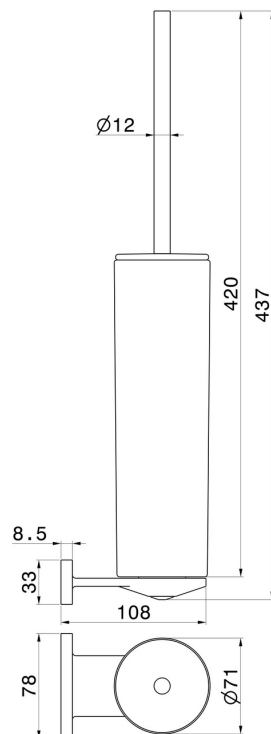

## ROUND ACCESSORIES

**67216.01.014**

Wall-mounted toilet brush holder with brush. Black ceramic -  
finish Matt White

### TECHNICAL DRAWING