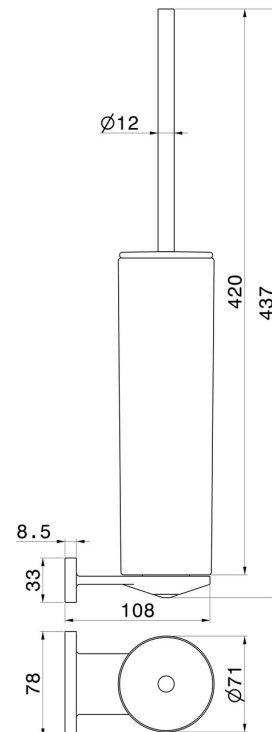

ROUND ACCESSORIES

67216.01.093

Wall-mounted toilet brush holder with brush. Black ceramic - finish Matt Black

FEATURES

Material	Ceramic
Installation	Wall mounted

TECHNICAL DRAWING

AR Preview
try it in your home

More Details
on our [website](#)

ROUND ACCESSORIES

67216.01.093

Wall-mounted toilet brush holder with brush. Black ceramic - finish Matt Black

AVAILABLE FINISHES

01.093

Matt Black

01.014

finish Matt White

21.018

finish Chrome

47.083

finish Groove Bronze

58.061

finish PVD Copper Bronze

58.063