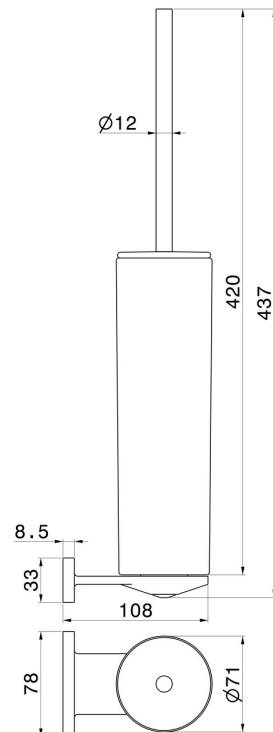

ROUND ACCESSORIES

67216.21.018

Wall-mounted toilet brush holder with brush. Black ceramic -
finish Chrome

Chrome

FEATURES

Material	Ceramic
Installation	Wall mounted

TECHNICAL DRAWING

AR Preview
try it in your home

More Details
on our [website](#)

ROUND ACCESSORIES

67216.21.018

Wall-mounted toilet brush holder with brush. Black ceramic - finish Chrome

AVAILABLE FINISHES

21.018

Chrome

01.014