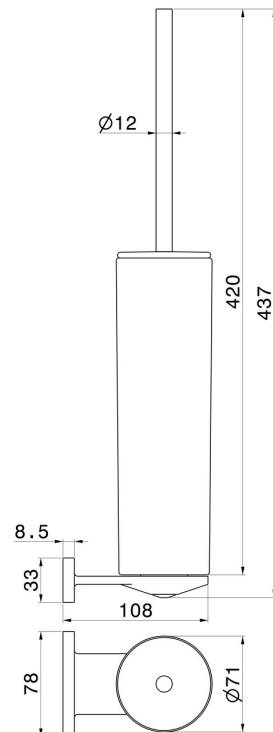

# ROUND ACCESSORIES

**67216.58.061**

Wall-mounted toilet brush holder with brush. Black ceramic -  
finish PVD Copper Bronze

PVD Copper Bronze

## TECHNICAL DRAWING

## ROUND ACCESSORIES

**67216.58.061**

Wall-mounted toilet brush holder with brush. Black ceramic - finish PVD Copper Bronze