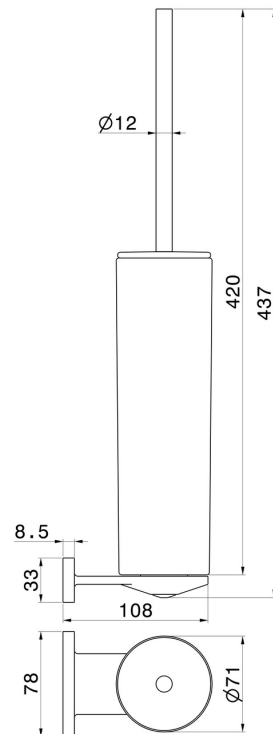

ROUND ACCESSORIES

67216.58.063

Wall-mounted toilet brush holder with brush. Black ceramic -
finish PVD Gun Metal

PVD Gun Metal

FEATURES

| | |
|--------------|---------------------|
| Material | Ceramic |
| Installation | Wall mounted |

TECHNICAL DRAWING

ROUND ACCESSORIES

67216.58.063

Wall-mounted toilet brush holder with brush. Black ceramic - finish PVD Gun Metal

AVAILABLE FINISHES

58.063

PVD Gun Metal

01.014