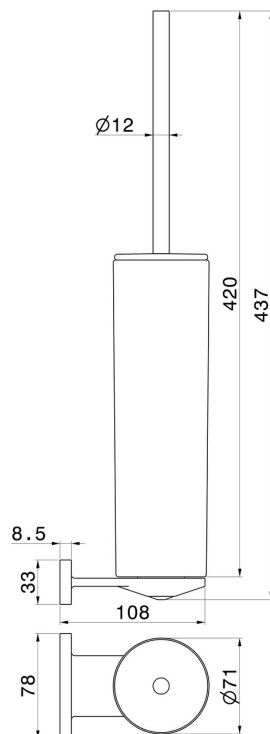

ROUND ACCESSORIES

67216.59.064

Wall-mounted toilet brush holder with brush. Black ceramic -
finish PVD Brushed Gun Metal

PVD Brushed Gun Metal

FEATURES

Material	Ceramic
Installation	Wall mounted

TECHNICAL DRAWING

ROUND ACCESSORIES

67216.59.064

Wall-mounted toilet brush holder with brush. Black ceramic - finish PVD Brushed Gun Metal

AVAILABLE FINISHES

59.064

PVD Brushed Gun Metal

01.014

finish Matt White