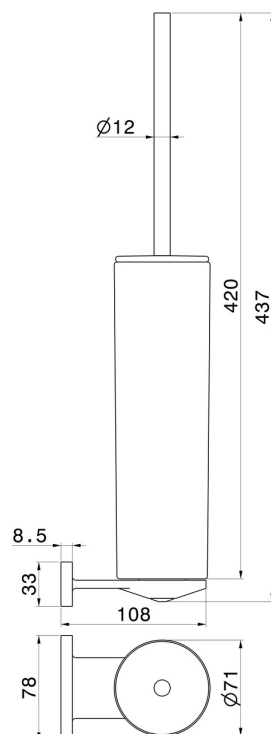

## ROUND ACCESSORIES

**67216.59.066**

Wall-mounted toilet brush holder with brush. Black ceramic -  
finish PVD Brushed steel

PVD Brushed steel

### TECHNICAL DRAWING

---

## ROUND ACCESSORIES

**67216.59.066**

Wall-mounted toilet brush holder with brush. Black ceramic - finish PVD Brushed steel