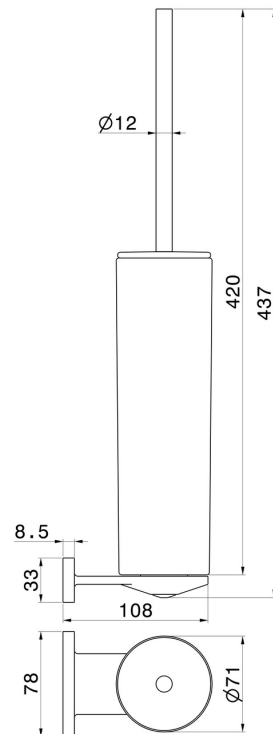

ROUND ACCESSORIES

67216.59.067

Wall-mounted toilet brush holder with brush. Black ceramic -
finish PVD Brushed Copper Bronze

PVD Brushed Copper Bronze

FEATURES

Material	Ceramic
Installation	Wall mounted

TECHNICAL DRAWING

ROUND ACCESSORIES

67216.59.067

Wall-mounted toilet brush holder with brush. Black ceramic - finish PVD Brushed Copper Bronze

AVAILABLE FINISHES

59.067

PVD Brushed Copper Bronze

01.014

finish Matt White