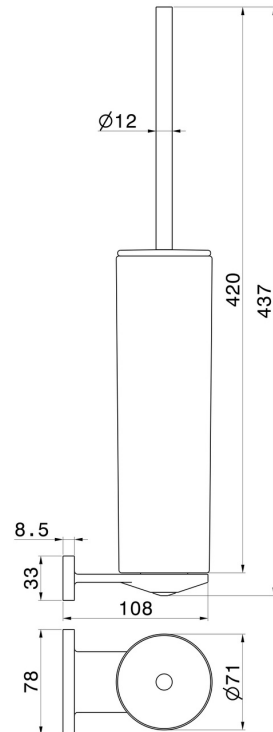

# ROUND ACCESSORIES

**67216.59.097**

Wall-mounted toilet brush holder with brush. Black ceramic -  
finish PVD Brushed Gold

PVD Brushed Gold

## TECHNICAL DRAWING

## ROUND ACCESSORIES

**67216.59.097**

Wall-mounted toilet brush holder with brush. Black ceramic - finish PVD Brushed Gold