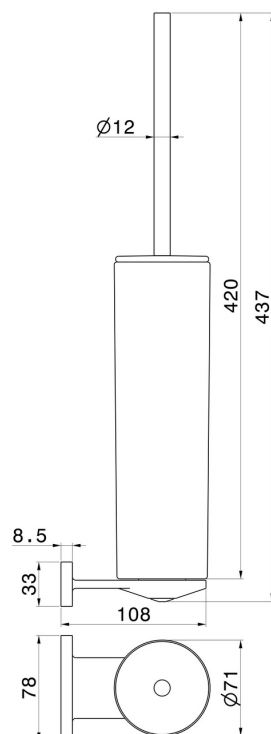

ROUND ACCESSORIES

67216.59.098

Wall-mounted toilet brush holder with brush. Black ceramic -
finish PVD Brushed Pale Gold

PVD Brushed Pale Gold

FEATURES

Material	Ceramic
Installation	Wall mounted

TECHNICAL DRAWING

ROUND ACCESSORIES

67216.59.098

Wall-mounted toilet brush holder with brush. Black ceramic - finish PVD Brushed Pale Gold

AVAILABLE FINISHES

59.098

PVD Brushed Pale Gold

01.014

finish Matt White