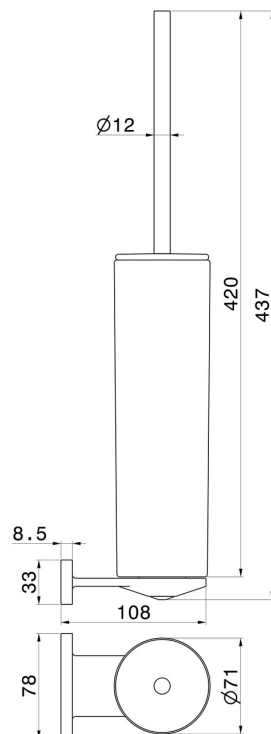

ROUND ACCESSORIES

67216.61.020

Wall-mounted toilet brush holder with brush. Black ceramic -
finish PVD Glossy Gold

PVD Glossy Gold

FEATURES

Material	Ceramic
Installation	Wall mounted

TECHNICAL DRAWING

ROUND ACCESSORIES

67216.61.020

Wall-mounted toilet brush holder with brush. Black ceramic - finish PVD Glossy Gold

AVAILABLE FINISHES

61.020

PVD Glossy Gold

01.014

finish Matt White

01.093