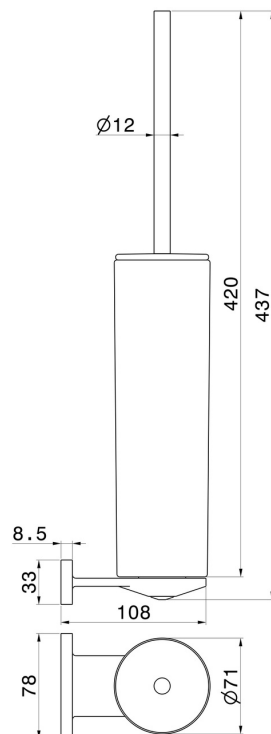

ROUND ACCESSORIES

67216.M0.070

Wall-mounted toilet brush holder with brush. Black ceramic -
finish Titanium Satin

Titanium Satin

FEATURES

Material
Installation

Ceramic
Wall mounted

TECHNICAL DRAWING

ROUND ACCESSORIES

67216.M0.070

Wall-mounted toilet brush holder with brush. Black ceramic - finish Titanium Satin

AVAILABLE FINISHES

M0.070

Titanium Satin

01.014

finish Matt White