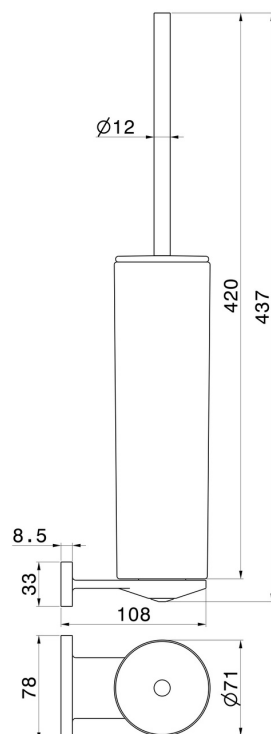

ROUND ACCESSORIES

67216.M0.071

Wall-mounted toilet brush holder with brush. Black ceramic -
finish Gold Satin

FEATURES

Material	Ceramic
Installation	Wall mounted

TECHNICAL DRAWING

ROUND ACCESSORIES

67216.M0.071

Wall-mounted toilet brush holder with brush. Black ceramic - finish Gold Satin

AVAILABLE FINISHES

M0.071

Gold Satin

01.014

finish Matt White

01.093

finish Matt Black

21.018

finish Chrome

47.083

finish Groove Bronze

58.061

finish PVD Copper Bronze

58.063

finish PVD Gun Metal