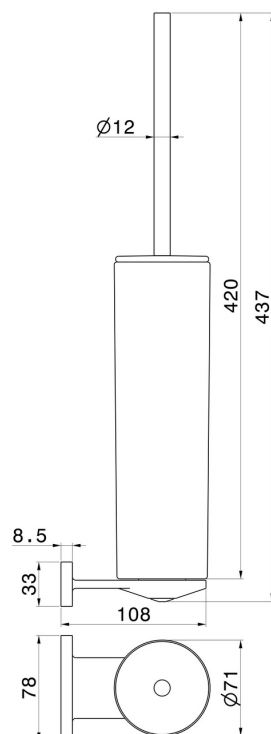

ROUND ACCESSORIES

67216.M0.072

Wall-mounted toilet brush holder with brush. Black ceramic -
finish Copper Satin

Copper Satin

FEATURES

Material	Ceramic
Installation	Wall mounted

TECHNICAL DRAWING

ROUND ACCESSORIES

67216.M0.072

Wall-mounted toilet brush holder with brush. Black ceramic - finish Copper Satin

AVAILABLE FINISHES

M0.072

Copper Satin

01.014

finish Matt White

01.093