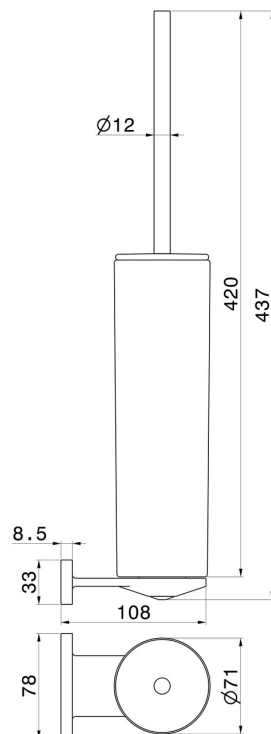

## ROUND ACCESSORIES

**67216.M0.075**

Wall-mounted toilet brush holder with brush. Black ceramic -  
finish Copper Glossy

Copper Glossy

### TECHNICAL DRAWING