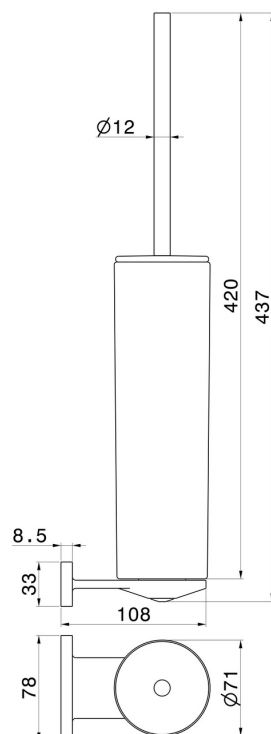

ROUND ACCESSORIES

67216.M0.077

Wall-mounted toilet brush holder with brush. Black ceramic -
finish Carbon Satin

Carbon Satin

FEATURES

Material	Ceramic
Installation	Wall mounted

TECHNICAL DRAWING

ROUND ACCESSORIES

67216.M0.077

Wall-mounted toilet brush holder with brush. Black ceramic - finish Carbon Satin

AVAILABLE FINISHES

M0.077

Carbon Satin

01.014

finish Matt White

01.093

finish Matt Black

21.018

finish Chrome

47.083

finish Groove Bronze

58.061

finish PVD Copper Bronze

58.063