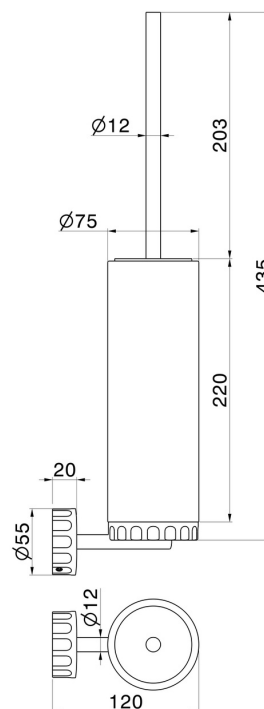

# IONIKA SUPREME ACCESSORIES

73616.01.014

Wall-mounted toilet brush holder with brush. Black marble -  
finish Matt White

## TECHNICAL DRAWING