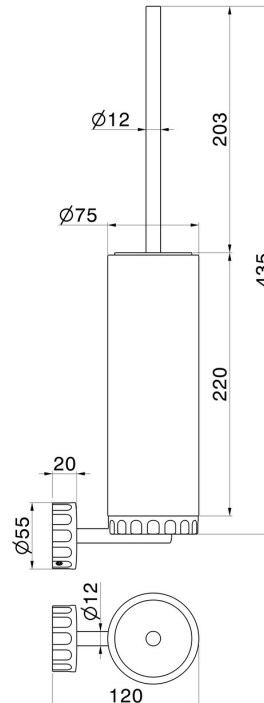

# IONIKA SUPREME ACCESSORIES

73616.01.093

Wall-mounted toilet brush holder with brush. Black marble -  
finish Matt Black

## TECHNICAL DRAWING