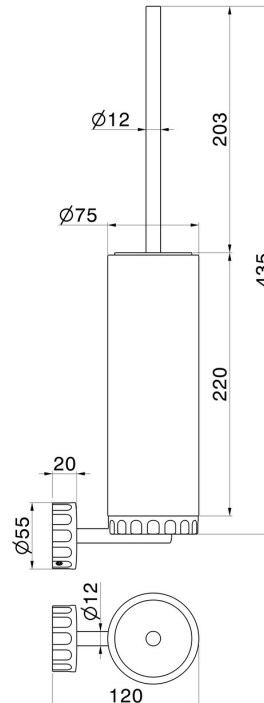

IONIKA SUPREME ACCESSORIES

73616.21.018

Wall-mounted toilet brush holder with brush. Black marble -
finish Chrome

FEATURES

Material	Marble
Installation	Wall mounted

TECHNICAL DRAWING

IONIKA SUPREME ACCESSORIES

73616.21.018

Wall-mounted toilet brush holder with brush. Black marble - finish Chrome

AVAILABLE FINISHES

21.018

Chrome

01.014

finish Matt White

01.093