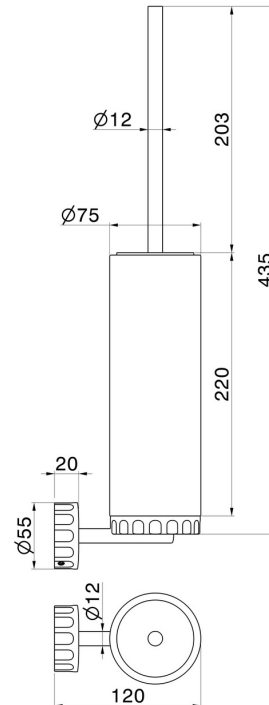

IONIKA SUPREME ACCESSORIES

73616.59.064

Wall-mounted toilet brush holder with brush. Black marble -
finish PVD Brushed Gun Metal

PVD Brushed Gun Metal

FEATURES

Material	Marble
Installation	Wall mounted

TECHNICAL DRAWING

IONIKA SUPREME ACCESSORIES

73616.59.064

Wall-mounted toilet brush holder with brush. Black marble - finish PVD Brushed Gun Metal

AVAILABLE FINISHES

59.064

PVD Brushed Gun Metal

01.014

finish Matt White