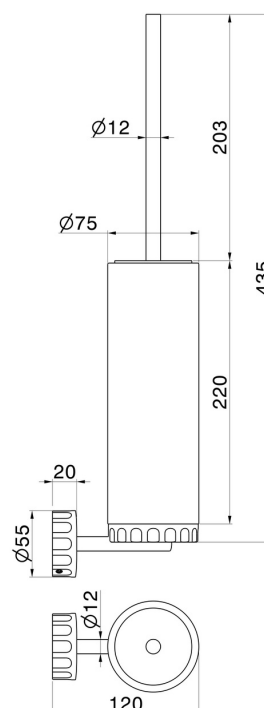

# IONIKA SUPREME ACCESSORIES

73616.59.066

Wall-mounted toilet brush holder with brush. Black marble -  
finish PVD Brushed steel

PVD Brushed steel

## TECHNICAL DRAWING