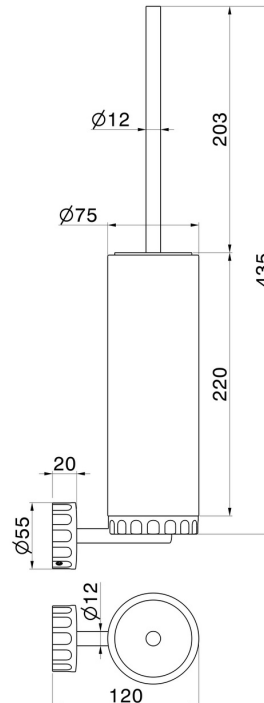

IONIKA SUPREME ACCESSORIES

73616.59.067

Wall-mounted toilet brush holder with brush. Black marble -
finish PVD Brushed Copper Bronze

PVD Brushed Copper Bronze

FEATURES

Material	Marble
Installation	Wall mounted

TECHNICAL DRAWING

IONIKA SUPREME ACCESSORIES

73616.59.067

Wall-mounted toilet brush holder with brush. Black marble - finish PVD Brushed Copper Bronze

AVAILABLE FINISHES

59.067

PVD Brushed Copper Bronze

01.014