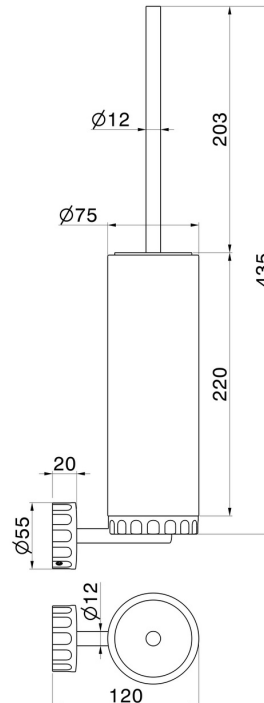

# IONIKA SUPREME ACCESSORIES

73616.59.098

Wall-mounted toilet brush holder with brush. Black marble -  
finish PVD Brushed Pale Gold

PVD Brushed Pale Gold

## TECHNICAL DRAWING