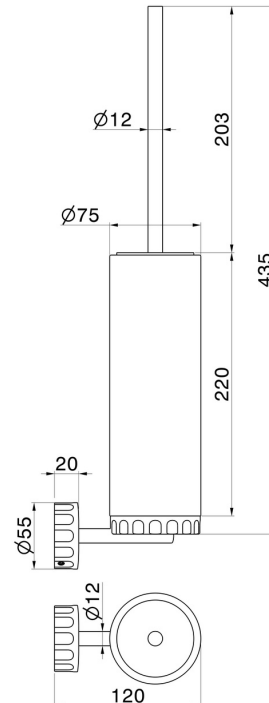

# IONIKA SUPREME ACCESSORIES

73616.61.020

Wall-mounted toilet brush holder with brush. Black marble -  
finish PVD Glossy Gold

PVD Glossy Gold

## TECHNICAL DRAWING