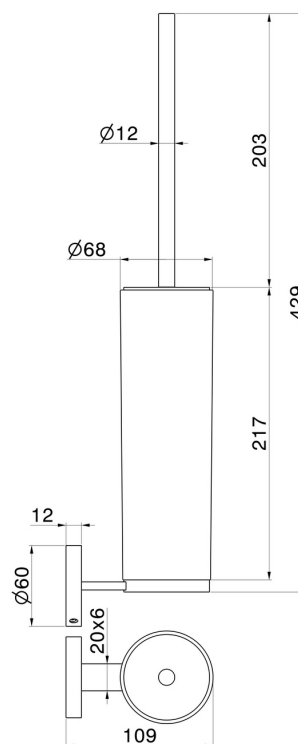

X-STEEL ACCESSORIES

73216X.50.050

Wall-mounted toilet brush holder with brush. Black resin - finish
Stainless Steel

FEATURES

Material	Resin
Installation	Wall mounted

TECHNICAL DRAWING

X-STEEL ACCESSORIES

73216X.50.050

Wall-mounted toilet brush holder with brush. Black resin - finish Stainless Steel

AVAILABLE FINISHES

50.050

Stainless Steel

59.064

finish PVD Brushed Gun Metal

59.067

finish PVD Brushed Copper Bronze