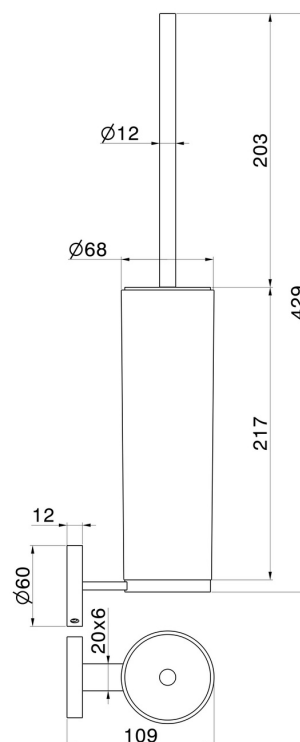

X-STEEL ACCESSORIES

73216X.59.064

Wall-mounted toilet brush holder with brush. Black resin - finish
PVD Brushed Gun Metal

PVD Brushed Gun Metal

FEATURES

Material	Resin
Installation	Wall mounted

TECHNICAL DRAWING

X-STEEL ACCESSORIES

73216X.59.064

Wall-mounted toilet brush holder with brush. Black resin - finish PVD Brushed Gun Metal

AVAILABLE FINISHES

59.064

PVD Brushed Gun Metal

50.050

finish Stainless Steel