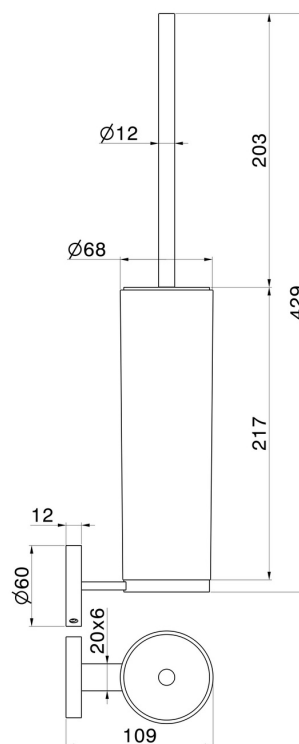

X-STEEL ACCESSORIES

73216X.59.067

Wall-mounted toilet brush holder with brush. Black resin - finish
PVD Brushed Copper Bronze

PVD Brushed Copper Bronze

FEATURES

Material	Resin
Installation	Wall mounted

TECHNICAL DRAWING

X-STEEL ACCESSORIES

73216X.59.067

Wall-mounted toilet brush holder with brush. Black resin - finish PVD Brushed Copper Bronze

AVAILABLE FINISHES

59.067

PVD Brushed Copper Bronze

50.050

finish Stainless Steel