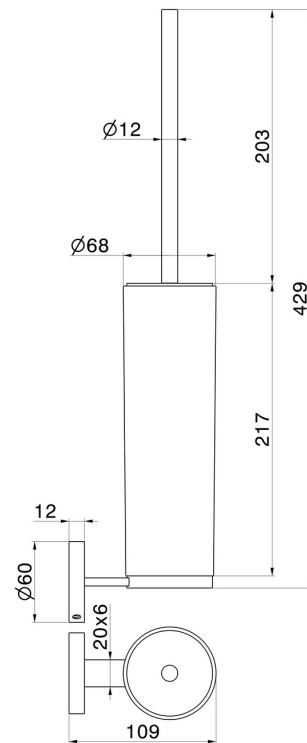

X-STEEL ACCESSORIES

73216X.59.097

Wall-mounted toilet brush holder with brush. Black resin - finish
PVD Brushed Gold

PVD Brushed Gold

FEATURES

Material

Resin

Installation

Wall mounted

TECHNICAL DRAWING

X-STEEL ACCESSORIES

73216X.59.097

Wall-mounted toilet brush holder with brush. Black resin - finish PVD Brushed Gold

AVAILABLE FINISHES

59.097

PVD Brushed Gold