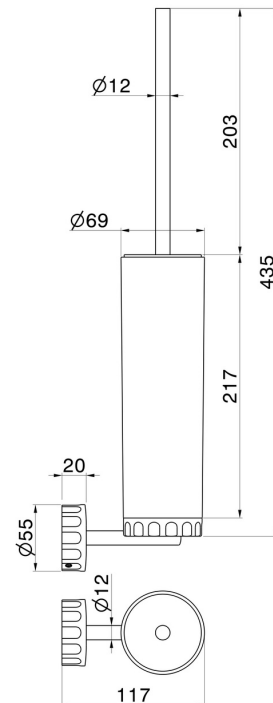

# IONIKA ACCESSORIES

**73516.01.014**

Wall-mounted toilet brush holder with brush. Black resin - finish  
Matt White

## TECHNICAL DRAWING