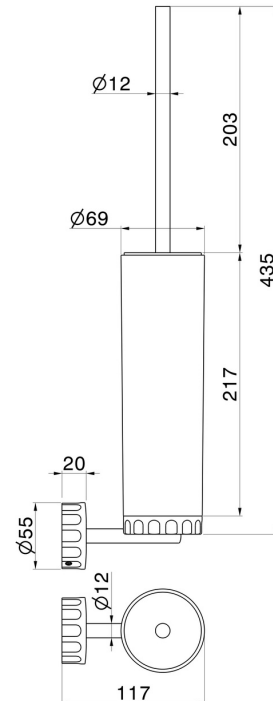

TECHNICAL DRAWING