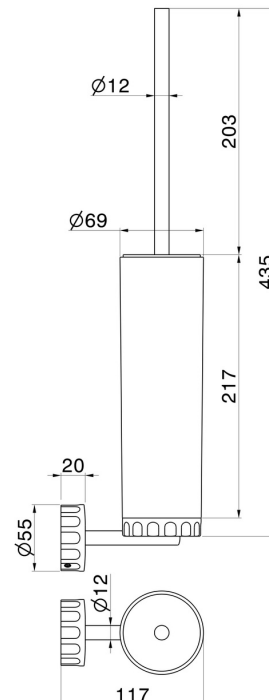

IONIKA ACCESSORIES

73516.21.018

Wall-mounted toilet brush holder with brush. Black resin - finish
Chrome

FEATURES

Material	Resin
Installation	Wall mounted

TECHNICAL DRAWING

IONIKA ACCESSORIES

73516.21.018

Wall-mounted toilet brush holder with brush. Black resin - finish Chrome

AVAILABLE FINISHES

21.018

Chrome

01.014

finish Matt White

01.093

finish Matt Black

59.064

finish PVD Brushed Gun Metal

59.066

finish PVD Brushed steel

59.067

finish PVD Brushed Copper Bronze

59.098

finish PVD Brushed Pale Gold