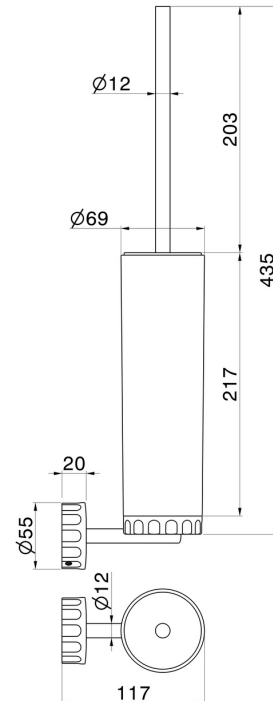

IONIKA ACCESSORIES

73516.59.064

Wall-mounted toilet brush holder with brush. Black resin - finish
PVD Brushed Gun Metal

PVD Brushed Gun Metal

FEATURES

Material

Resin

Installation

Wall mounted

TECHNICAL DRAWING

IONIKA ACCESSORIES

73516.59.064

Wall-mounted toilet brush holder with brush. Black resin - finish PVD Brushed Gun Metal

AVAILABLE FINISHES

59.064

PVD Brushed Gun Metal