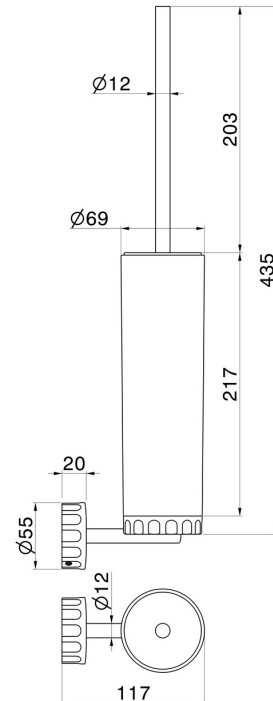

IONIKA ACCESSORIES

73516.59.066

Wall-mounted toilet brush holder with brush. Black resin - finish
PVD Brushed steel

PVD Brushed steel

FEATURES

Material
Installation

Resin
Wall mounted

TECHNICAL DRAWING

IONIKA ACCESSORIES

73516.59.066

Wall-mounted toilet brush holder with brush. Black resin - finish PVD Brushed steel

AVAILABLE FINISHES

59.066

PVD Brushed steel

01.014

finish Matt White