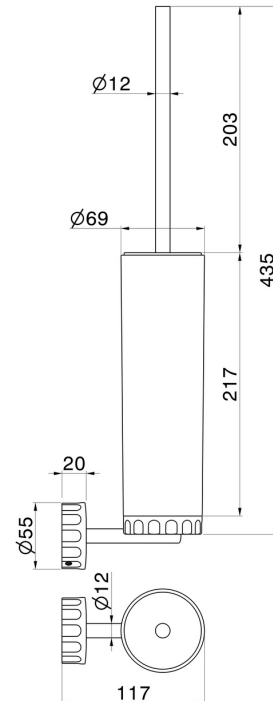

# IONIKA ACCESSORIES

**73516.59.067**

Wall-mounted toilet brush holder with brush. Black resin - finish  
PVD Brushed Copper Bronze

PVD Brushed Copper Bronze

## TECHNICAL DRAWING