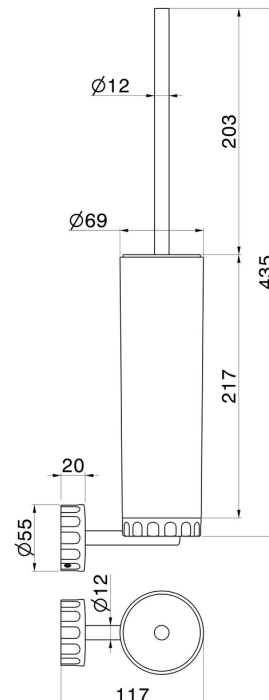

# IONIKA ACCESSORIES

**73516.59.098**

Wall-mounted toilet brush holder with brush. Black resin - finish  
PVD Brushed Pale Gold

PVD Brushed Pale Gold

## TECHNICAL DRAWING