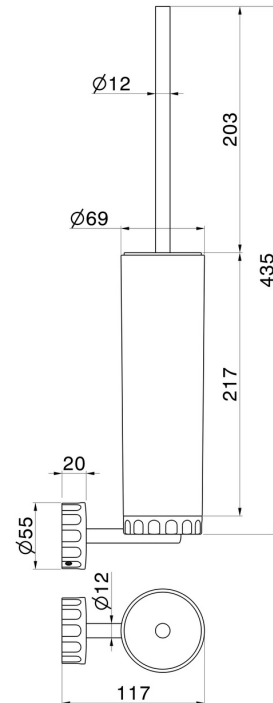

IONIKA ACCESSORIES

73516.61.020

Wall-mounted toilet brush holder with brush. Black resin - finish
PVD Glossy Gold

PVD Glossy Gold

FEATURES

Material

Resin

Installation

Wall mounted

TECHNICAL DRAWING

IONIKA ACCESSORIES

73516.61.020

Wall-mounted toilet brush holder with brush. Black resin - finish PVD Glossy Gold

AVAILABLE FINISHES

61.020

PVD Glossy Gold

59.066

finish PVD Brushed steel

59.067

finish PVD Brushed Copper Bronze

59.098

finish PVD Brushed Pale Gold