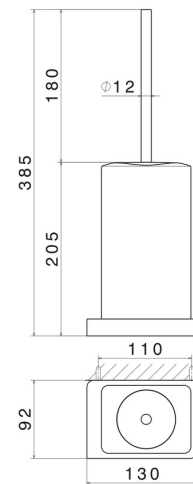

SQUARE ACCESSORIES

62915.01.014

Wall-mounted toilet brush holder with brush. White ceramic - finish Matt White

FEATURES

Material	Ceramic
Installation	Wall mounted

TECHNICAL DRAWING

SQUARE ACCESSORIES

62915.01.014