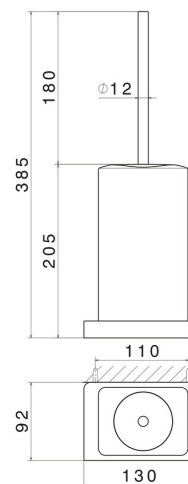

SQUARE ACCESSORIES

62915.01.093

Wall-mounted toilet brush holder with brush. White ceramic -
finish Matt Black

FEATURES

Material	Ceramic
Installation	Wall mounted

TECHNICAL DRAWING

SQUARE ACCESSORIES

62915.01.093