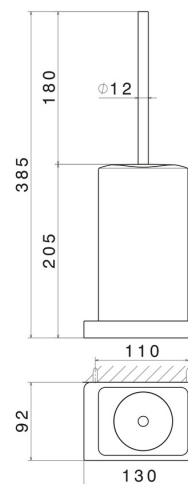

SQUARE ACCESSORIES

62915.21.018

Wall-mounted toilet brush holder with brush. White ceramic -
finish Chrome

Chrome

FEATURES

Material	Ceramic
Installation	Wall mounted

TECHNICAL DRAWING

SQUARE ACCESSORIES

62915.21.018

Wall-mounted toilet brush holder with brush. White ceramic - finish Chrome

AVAILABLE FINISHES

21.018

Chrome

01.014

finish Matt White

01.093