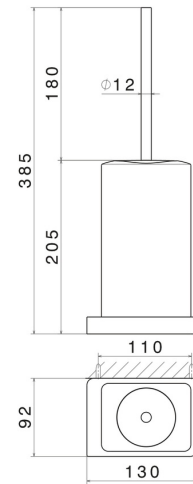

SQUARE ACCESSORIES

62915.58.061

Wall-mounted toilet brush holder with brush. White ceramic -
finish PVD Copper Bronze

PVD Copper Bronze

FEATURES

Material	Ceramic
Installation	Wall mounted

TECHNICAL DRAWING

SQUARE ACCESSORIES

62915.58.061

Wall-mounted toilet brush holder with brush. White ceramic - finish PVD Copper Bronze

AVAILABLE FINISHES

58.061

PVD Copper Bronze

01.014

finish Matt White

01.093