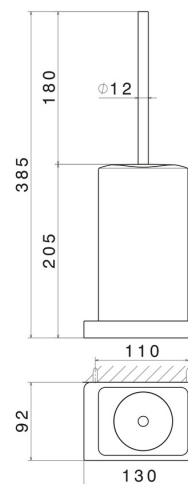

# SQUARE ACCESSORIES

**62915.58.063**

Wall-mounted toilet brush holder with brush. White ceramic -  
finish PVD Gun Metal

PVD Gun Metal

## TECHNICAL DRAWING

---