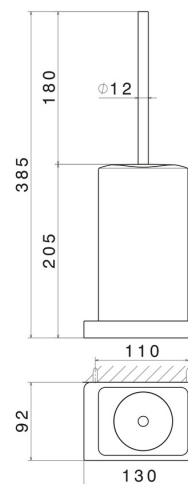

SQUARE ACCESSORIES

62915.59.064

Wall-mounted toilet brush holder with brush. White ceramic -
finish PVD Brushed Gun Metal

PVD Brushed Gun Metal

FEATURES

Material	Ceramic
Installation	Wall mounted

TECHNICAL DRAWING

SQUARE ACCESSORIES

62915.59.064

Wall-mounted toilet brush holder with brush. White ceramic - finish PVD Brushed Gun Metal

AVAILABLE FINISHES

59.064

PVD Brushed Gun Metal

01.014

finish Matt White